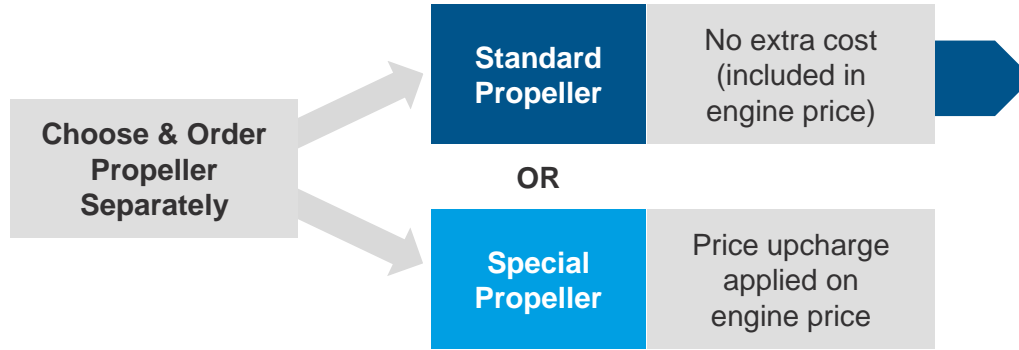

Propellers – To order separately

Standard Propeller						
Engine Type	Propeller Type	Dimensions	Reference			
			Left	Right		
25-30 Cv	Aluminium	10,3 X 12		765050		
40-50-60 Cv		13 1/2 X 15		765182		
		13 1/4 X 17		765183		
75-90 Cv Only 25" shaft		13 1/4 X 17		765183		
V4 60° 90-115-130 hp long shaft	Viper	14 7/8 X 17		765187		
		13 7/8 X 15		763929		
		13 7/8 X 17		763930		
		13 7/8 X 19		763931		
90 hp V4-60° Extra long shaft and all engine types	Viper	13 7/8 X 21		763932		
		15 X 14	763911	763910		
		14 3/4 X 16	763913	763912		
		14 3/4 X 17	763915	763914		
		14 3/4 X 18	763917	763916		
		14 3/4 X 19	763919	763918		
		14 3/4 X 20	763921	763920		
		14 1/2 X 21	763923	763922		
		14 1/4 X 22	763925	763924		
		Recommended propellers for H-O engines (Add TBX Propeller hub to each order for a Raker II propeller - ref: 0177283)	Raker II	14 1/2 X 22		177304
14 1/2 X 24				177305		
14 1/2 X 25				177308		
14 1/2 X 26				177306		
14 1/2 X 28				177307		
Recommended propellers for G2 engines	RX4	15 X 18	177321	177320		
		15 X 20	177323	177322		
		15 X 22	177325	177324		
		15 X 24	177327	177326		
		15 X 25		177328		
	Rebel	15 X 26		177330		
		15 3/4 X 15	763985	763984		
		15 1/2 X 17	763987	763986		
		15 3/8 X 18	763989	763988		
		15 1/4 X 19	763991	763990		
Rebel	15 1/8 X 20	763993	763992			
	15 X 21	763995	763994			
	14 7/8 X 22	763997	763996			
	14 3/4 X 23	763999	763998			
	14 1/2 X 25	764001	764000			

Note

- Evinrude E-TEC G2 TBX propeller hub kit (0767683) is included in all kits
- Propeller Hub kit will be delivered with Rigging Kits. No need to order Hub kit separately