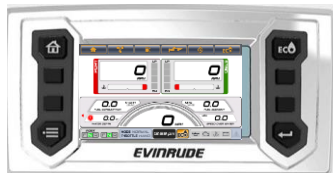

Multiple Engines

(4/4)

Control

Gauge

Wiring & Other Components

0768756

0766284

Pro Hub Kit	0767683
Battery cable (3x)	0587301
Key switch	0768845