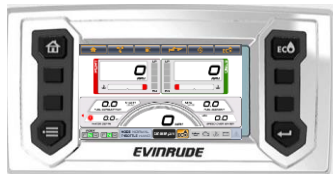

0769910 **New**

0769943

Pro Hub Kit	0767683
Battery cable (2x)	0587301
Key switch	0768866

RKITE20

0769910 **New**

0766284

Pro Hub Kit	0767683
Battery cable (2x)	0587301
Key switch	0768866

Rigging Kits for Evinrude Engines G2 150 > 300 HP